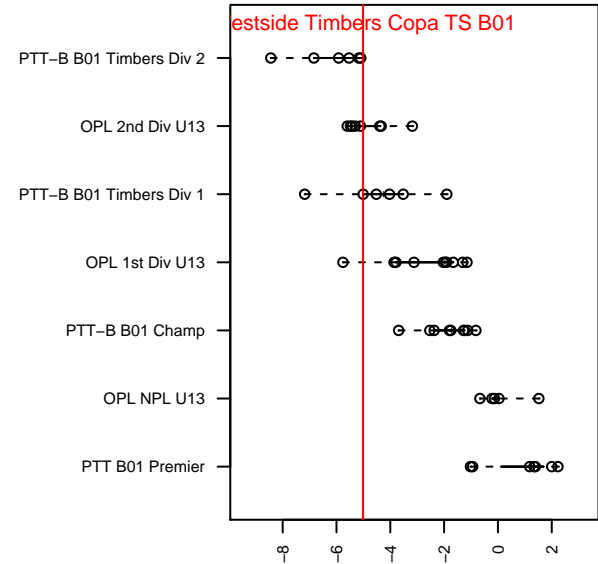

Westside Timbers Copa TS B01

Westside Timbers
 Beaverton, OR
 B01 total strength=571
 attack=0.52 defense=0.39
 fall league = PTT-B B01 Timbers Div 1
 spr league = Spr OYS B01 Div 2

alt names used:
 WT B01 Copa TS
 WST B01 Copa TS
 WT B01 Copa TS
 Westside Timbers B01 Copa TS
 Westside Timbers B01 Copa TS
 Westside Timbers B01 Copa TS

Venues played:
 2014 Cascadia Challenge BU13
 2014 Beaverton Cup BU13 Silver Red
 2014 Mt Hood Challenge U13
 2014 PTT-B B01 Timbers Div 1
 2014 OYS Presidents Cup B01
 2014 Spr OYS B01 Division 2

Westside Timbers Copa TS B01
 Dots are actual minus expected GF (blue circles) and GA (red triangles).
 Blue line is smoothed change in attack strength. Red is smoothed change in defense strength.

**attack and defense variance (black dot)
relative to other teams
and top 10 in region**

**attack and defense rating
relative to others at age
and all opponents in last 13 months**

Performance relative to 13 month average